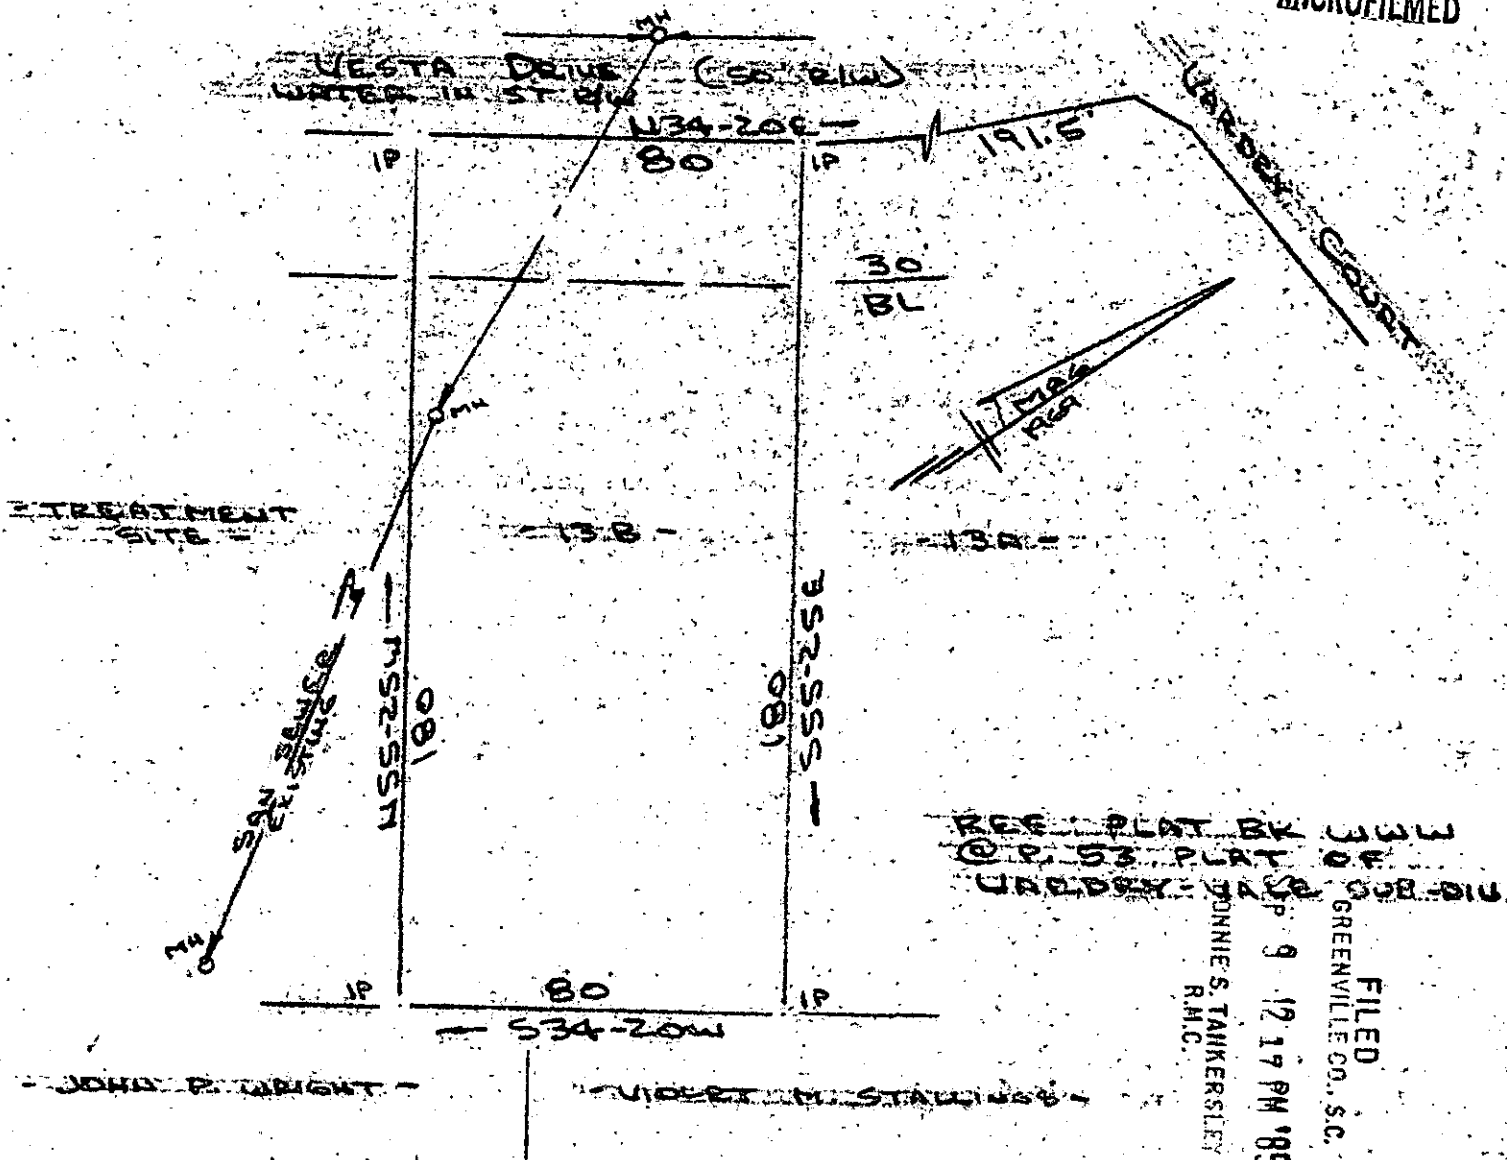

MICROFILMED

REC. PLAT OF 1985
 @ 10:58 PM
 UNDER CASE 008-011
 FILED
 GREENVILLE CO., S.C.
 9 12 17 PM '85
 DONNIE S. TANKERSTLEY
 R.M.C.

SURVEY FOR
 JIMMY J. LINDSEY
 NEAR GREENVILLE, GREENVILLE CO., S.C.
 SCALE: 1"=40' 19 JULY 1985

8398 ✓ 11-W-81

SEP 9 1985

RATIO OF PRECISION OF
 FIELD SURVEY 1/5000+

LOCATION MAP
 NO SCALE

R. B. Bruce
 R. B. BRUCE, PLS. 1952

CAROLINA SURVEYING CO.
 112 MAINLY ST.
 GREENVILLE, S.C.

Recordable Plat