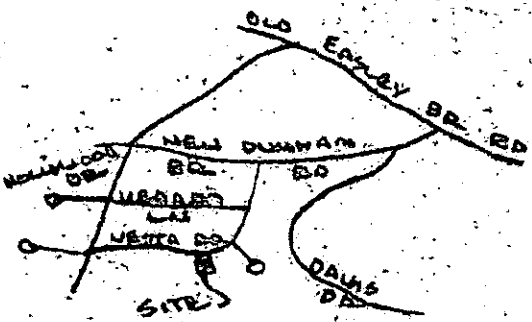

MICROFILMED

REC. PLAT OF 1985
 @ 10:58 PM
 UNDER CASE 008-011
 FILED
 GREENVILLE CO., S.C.
 9 12 17 PM '85
 DONNIE S. TANKERSTLEY
 R.M.C.

SURVEY FOR
 JIMMY J. LINDSEY
 NEAR GREENVILLE, GREENVILLE CO., S.C.
 SCALE: 1"=40' 19 JULY 1985

8398 ✓ 11-W-81

SEP 9 1985

RATIO OF PRECISION OF
 FIELD SURVEY 1/5000+

LOCATION MAP
 NO SCALE

R. B. Bruce
 R. B. BRUCE, PLS. 1952

CAROLINA SURVEYING CO.
 112 MAINLY ST.
 GREENVILLE, S.C.

Recordable Plat